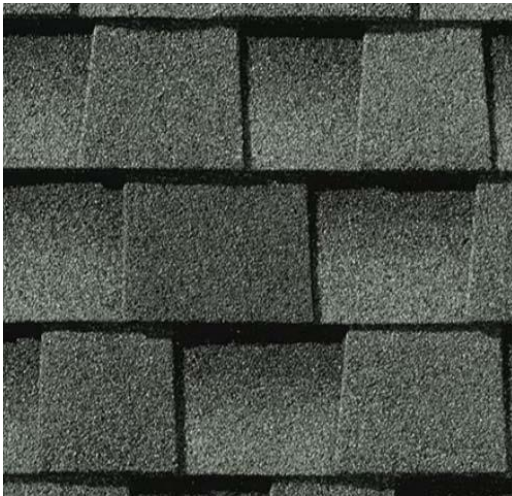

BODY: SHERWIN
WILLIAMS JUBILEE #
SW6248

TRIM: SHERWIN
WILLIAMS INDIGO
BATIK #SW1602

ROOFING: GAF
TIMBERLINE - SLATE

WINDOWS: MILGARD
VINYL TO MATCH
EXISTING

SIDING: HARDIE LAP
SIDING TO MATCH
EXISTING

County of Ventura
May 13, 2024
Cultural Heritage Board Meeting
Item 9a
Exhibit 2 – Product Selections

1458 BARSDALE, AV. FILLMORE, CA

Body color: Sherwin Williams Jubilee # SW6248

Trim color: Sherwin Williams Indigo Batik #SW7602

Roofing: GAF Timberline – Slate

1468 Bardsdale Ave. Fillmore, CA

Siding: Hardie Lap Siding to Match the existing

Window: Milgard Vinyl to Match the existing

1468 Bardsdale Ave. Fillmore, CA